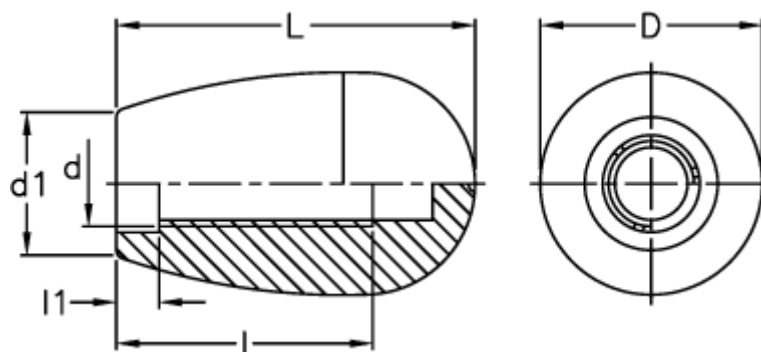

Data Sheet

Article number: 2304120991

Description: E+G Handle
I.622/40-M8

Measures

D	= 26
d1	= 17
d 6H	= M8
l	= 30
L	= 42.0
l1	= 5.0